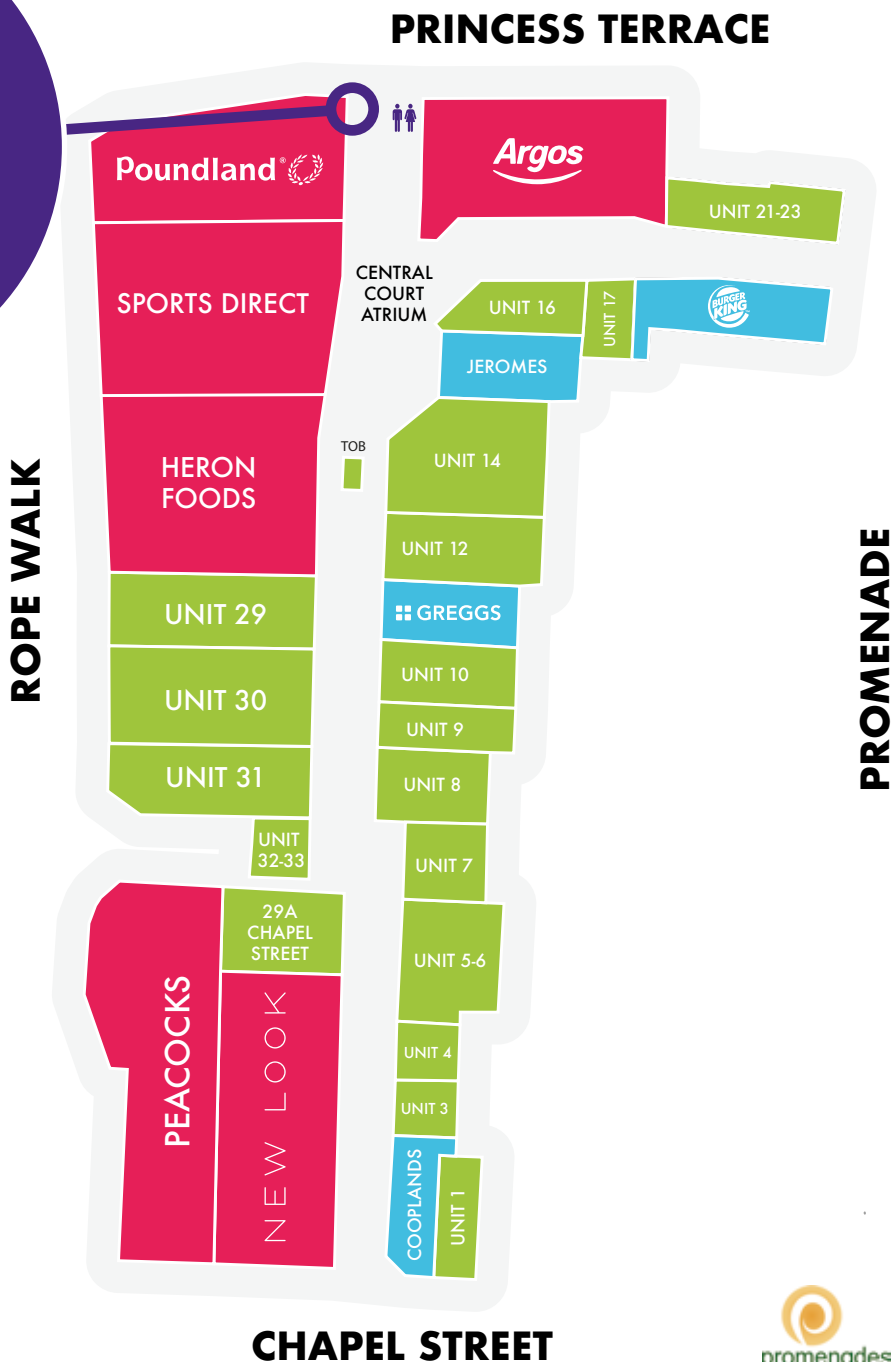

Visit the **Centre Management office** located outside down the side of **O2**

When you are here:

What shops we have at the centre

Our most popular shops are:

Poundland

Amazing value
general merchandise.

Located in the Bus
Station Mall – opposite
the toilets.

Located in
the Atrium.

When you are here:

Floorplan

The floorplan to the centre is below. If you are struggling to find somewhere, please do ask any member of Promenades Shopping Centre Staff. A full list of our shops can be found at: www.promenadesshoppingcentre.co.uk

Male, Female, Accessible and Baby Change Facilities available

Location: Bus Station mall, opposite Poundland

ATM's can be found in **Poundland** and **Heron**

When you are here:

Places to eat

There are many places for you to get food from within the shopping centre: