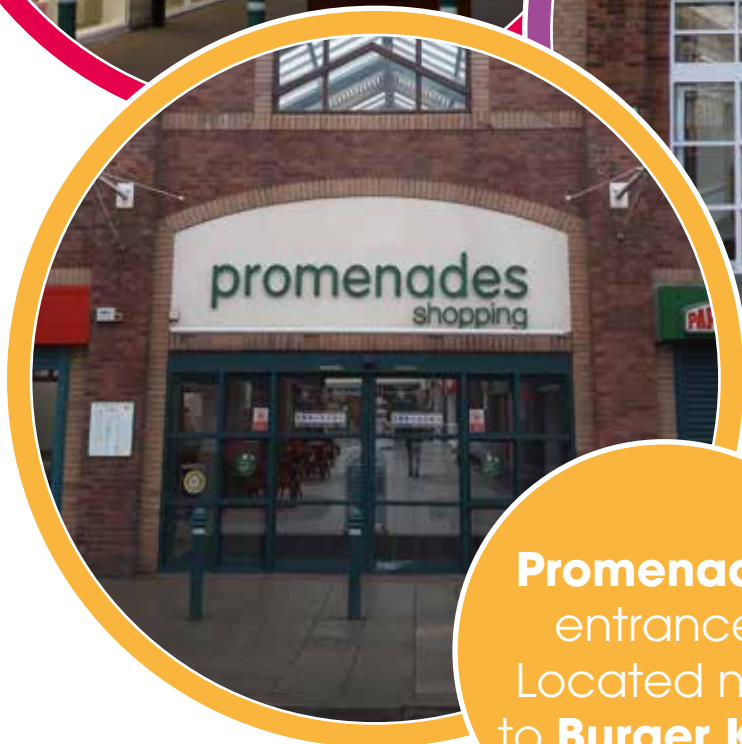

- The Bus Station is situated next door to the Promenades Shopping Centre

Planning your visit:

Getting into the shopping centre

You can enter the centre through **3 entrances**

Chapel Street entrance
Walk past
New Look & Cooplands

Promenades entrance.
Located next to **Burger King**

Bus Station entrance

When you are here:
How we will support you

If you need help, any member of Promenades **Shopping Centre staff** can assist you

Tell a member of the team in the mall about the help you need

Visit the **Centre Management office** located outside down the side of **O2**

When you are here:

What shops we have at the centre

Our most popular shops are:

Poundland

Amazing value
general merchandise.

Located in the Bus
Station Mall – opposite
the toilets.